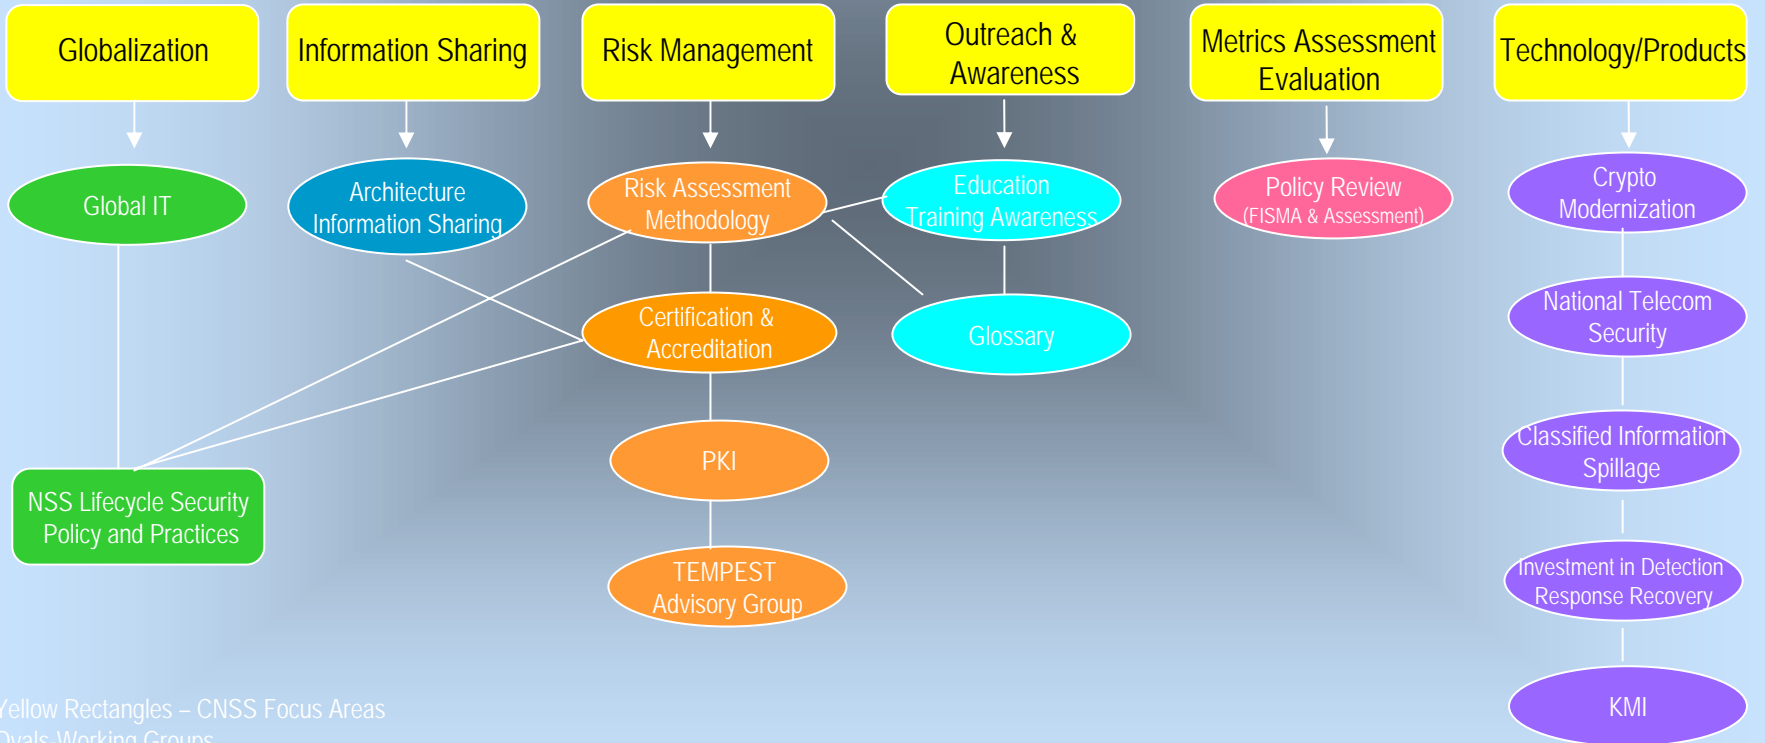

Chair, John G. Grimes

Subcommittee

Co-Chairs - Eustace King and Bill Huntman

Yellow Rectangles – CNSS Focus Areas
Ovals-Working Groups
Green Rectangles - Subtopics